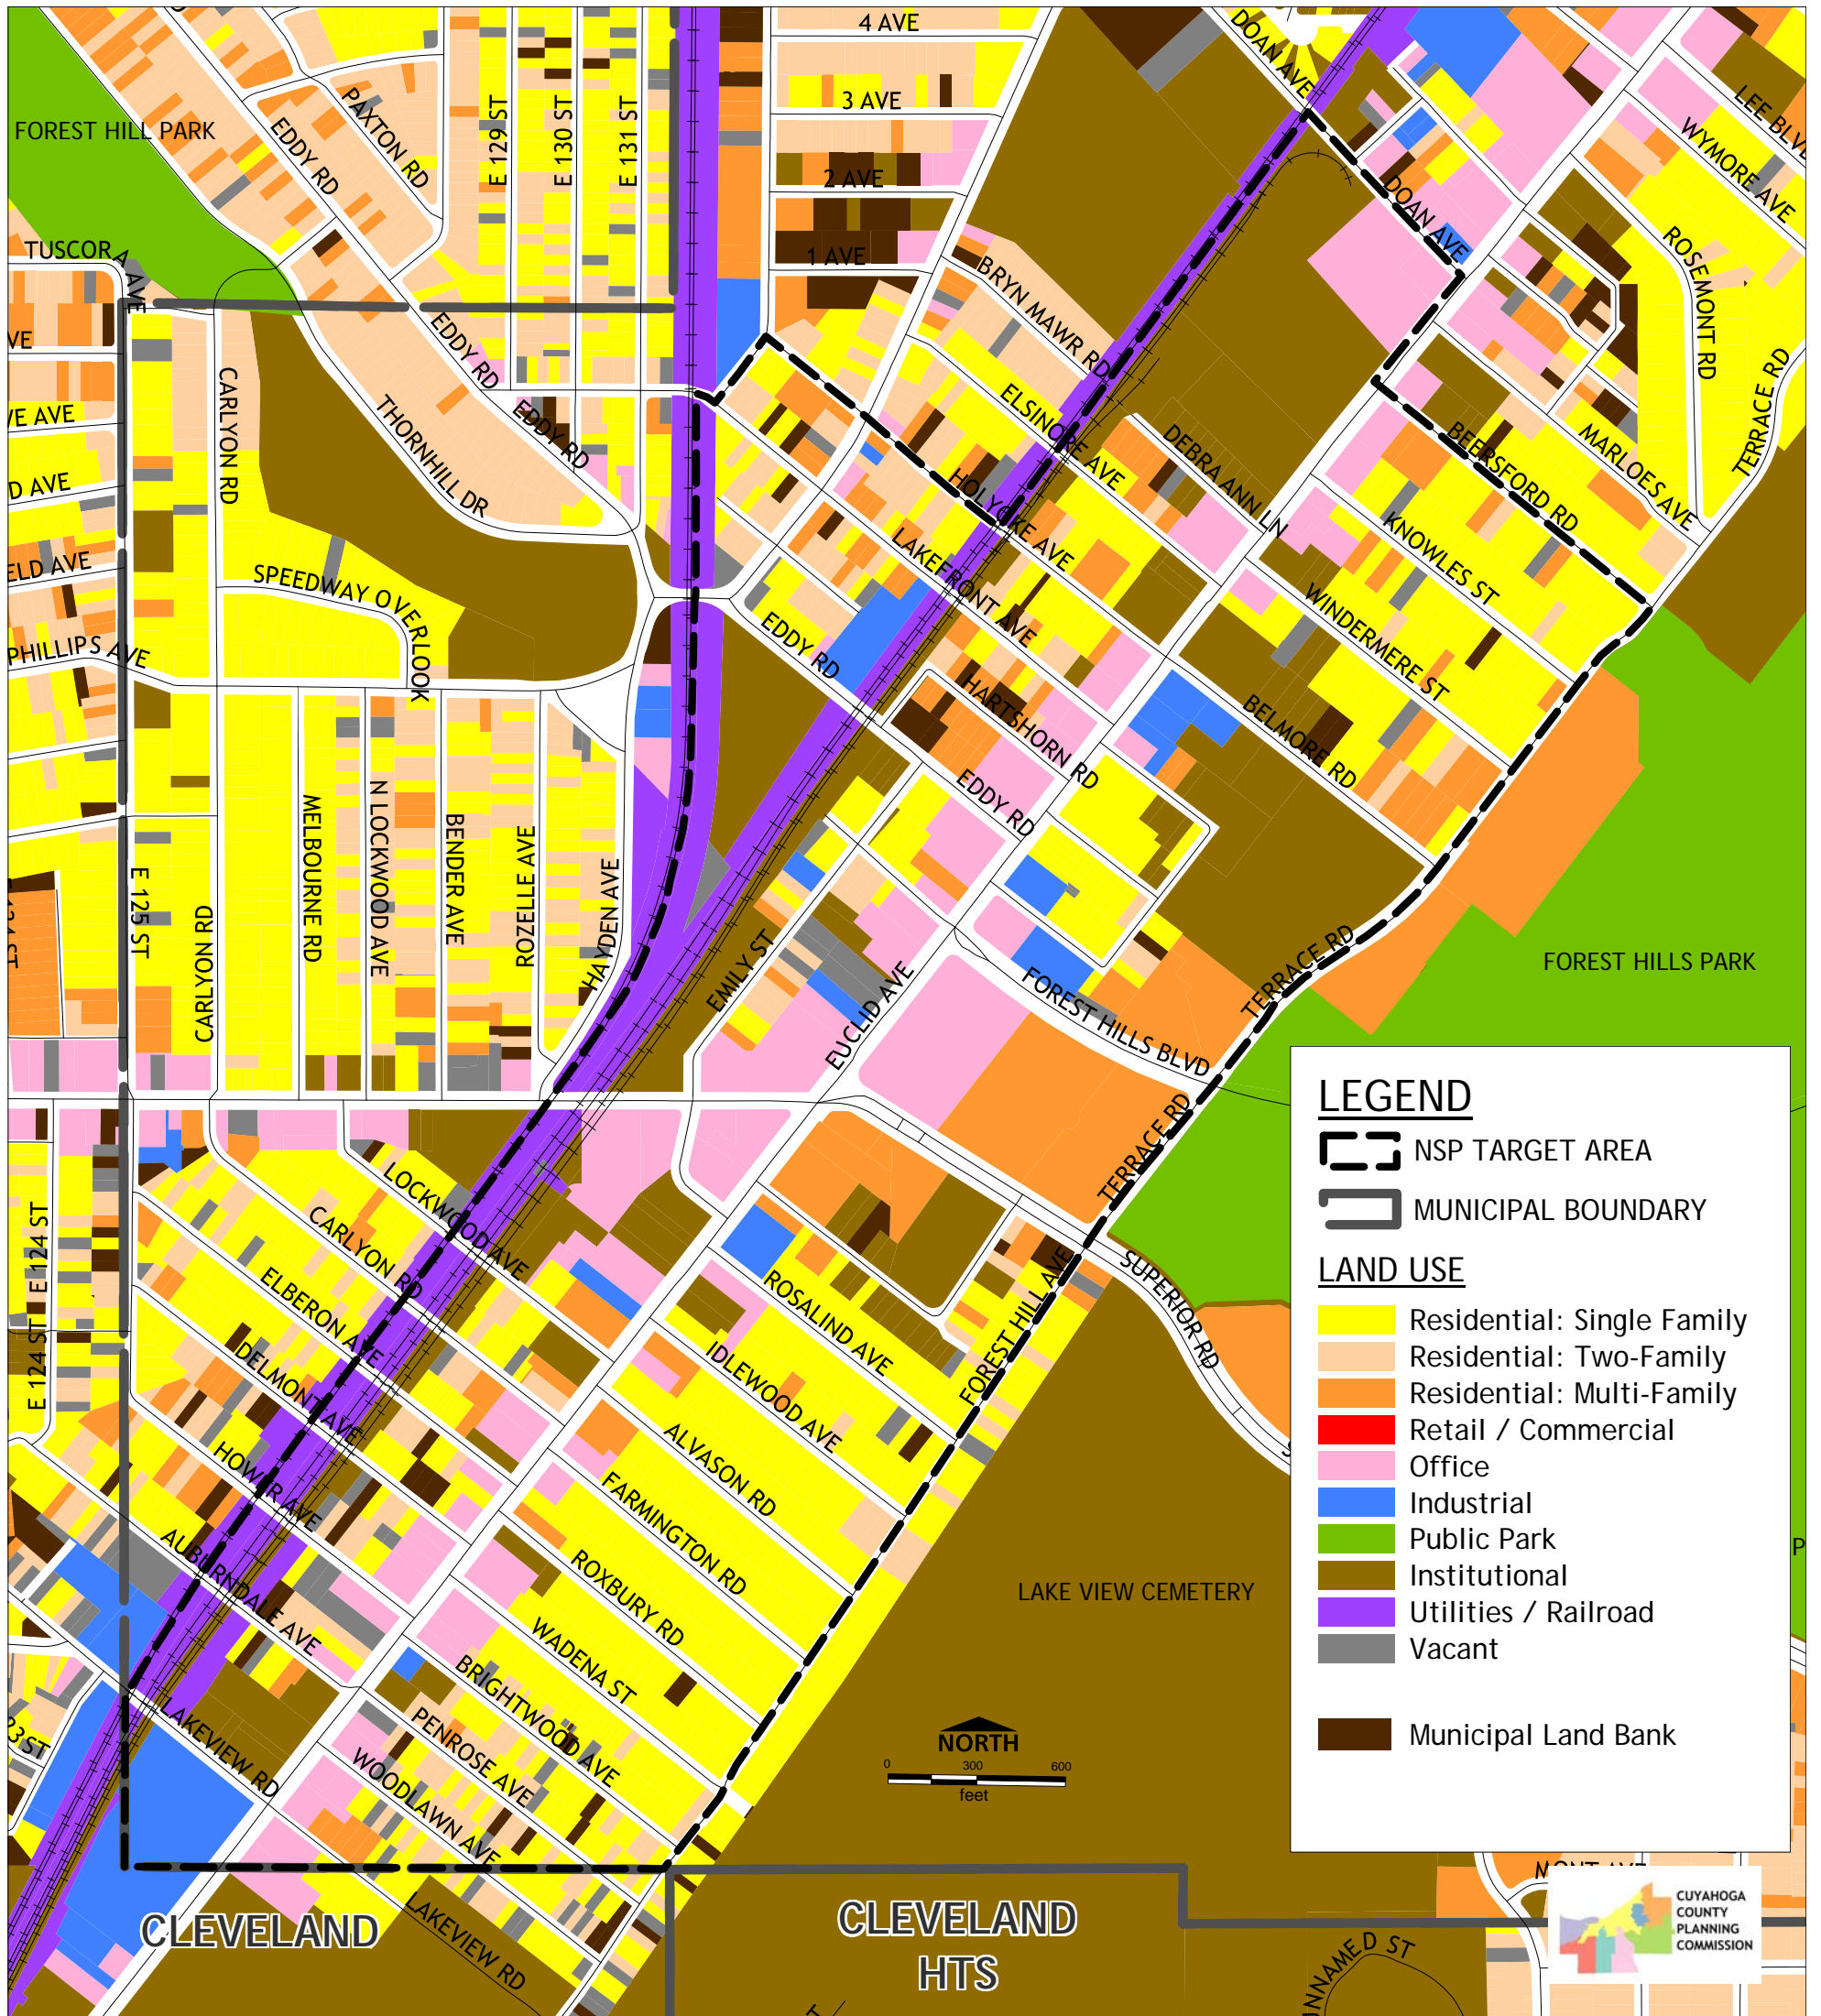

Sources:
Land Use and Zoning: Cuyahoga County Auditor, Appraisal Department, 2009.
Aerial Photo: National Agricultural Imagery Program, 2009

Sources:
 Land Use and Zoning: Cuyahoga County Auditor, Appraisal Department, 2009.
 Aerial Photo: National Agricultural Imagery Program, 2009

Sources:
 Land Use and Zoning: Cuyahoga County Auditor, Appraisal Department, 2009.
 Aerial Photo: National Agricultural Imagery Program, 2009

Sources:
 Land Use and Zoning: Cuyahoga County Auditor, Appraisal Department, 2009.
 Aerial Photo: National Agricultural Imagery Program, 2009
 Historic Places: National Park Service, Cuyahoga County Planning Commission.