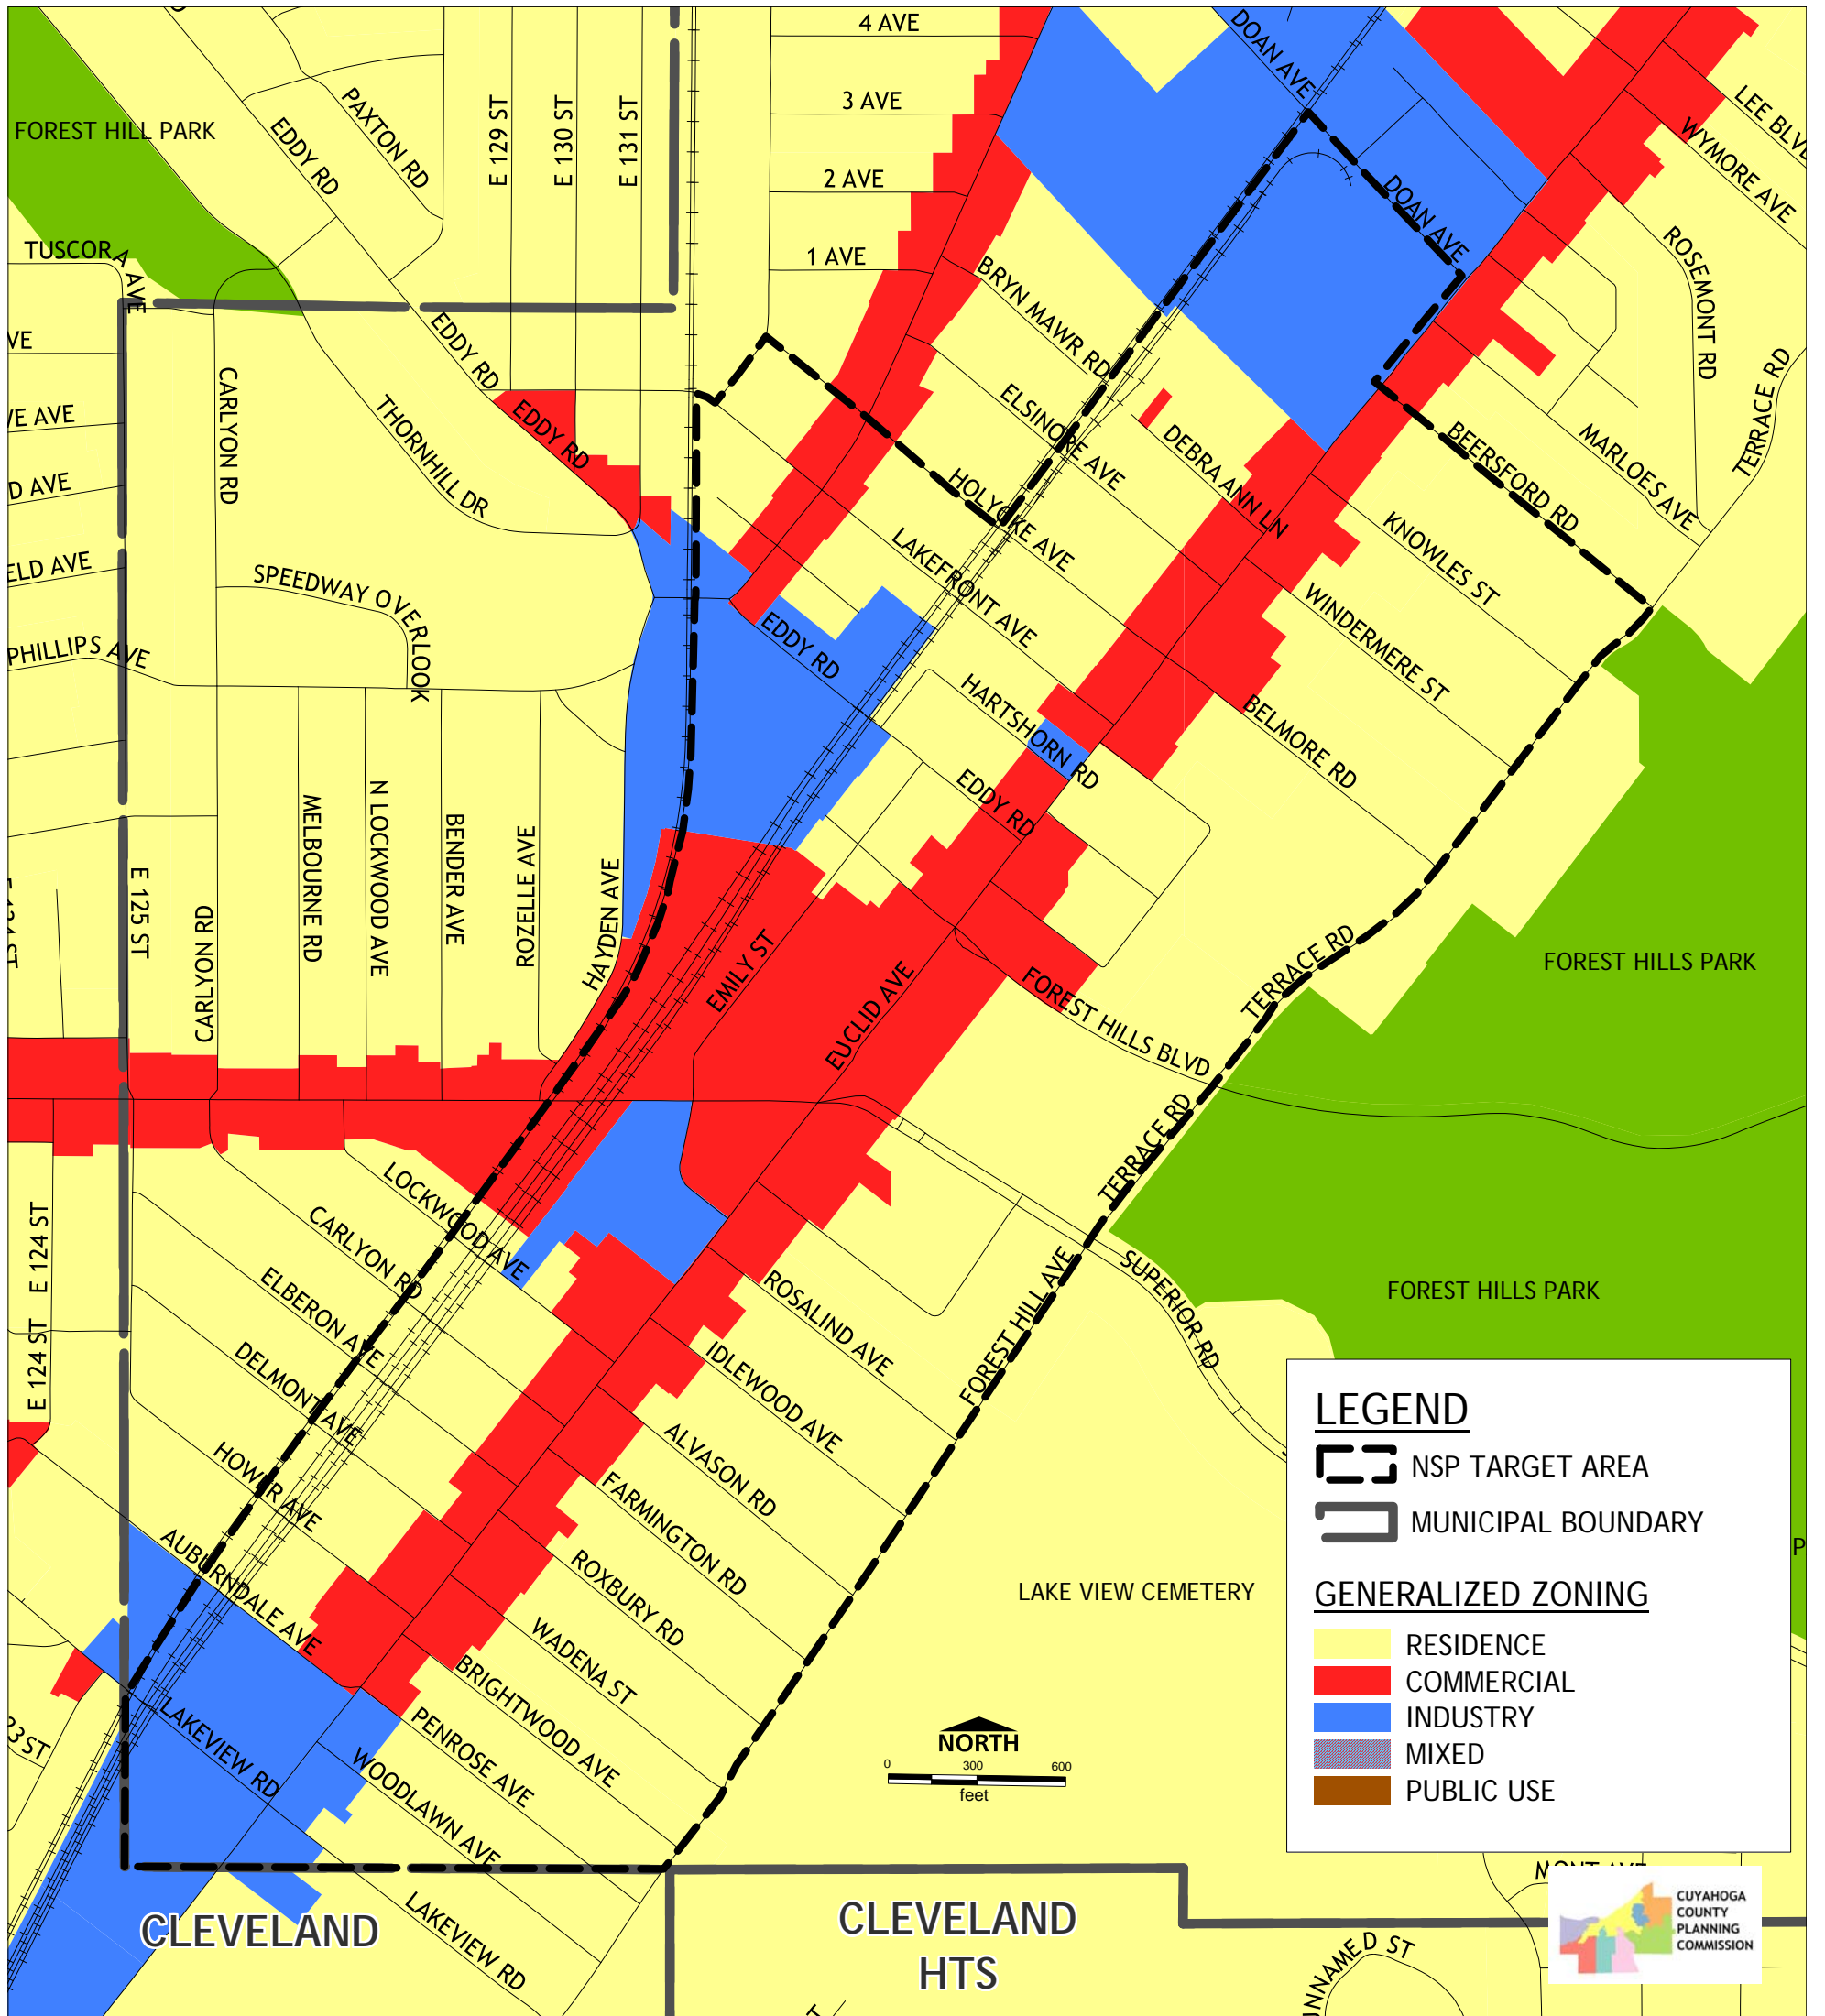

Sources:
Land Use and Zoning: Cuyahoga County Auditor, Appraisal Department, 2009.
Aerial Photo: National Agricultural Imagery Program, 2009

Sources:
 Land Use and Zoning: Cuyahoga County Auditor, Appraisal Department, 2009.
 Aerial Photo: National Agricultural Imagery Program, 2009

Sources:
 Land Use and Zoning: Cuyahoga County Auditor, Appraisal Department, 2009.
 Aerial Photo: National Agricultural Imagery Program, 2009

Sources:
 Land Use and Zoning: Cuyahoga County Auditor, Appraisal Department, 2009.
 Aerial Photo: National Agricultural Imagery Program, 2009
 Historic Places: National Park Service, Cuyahoga County Planning Commission.